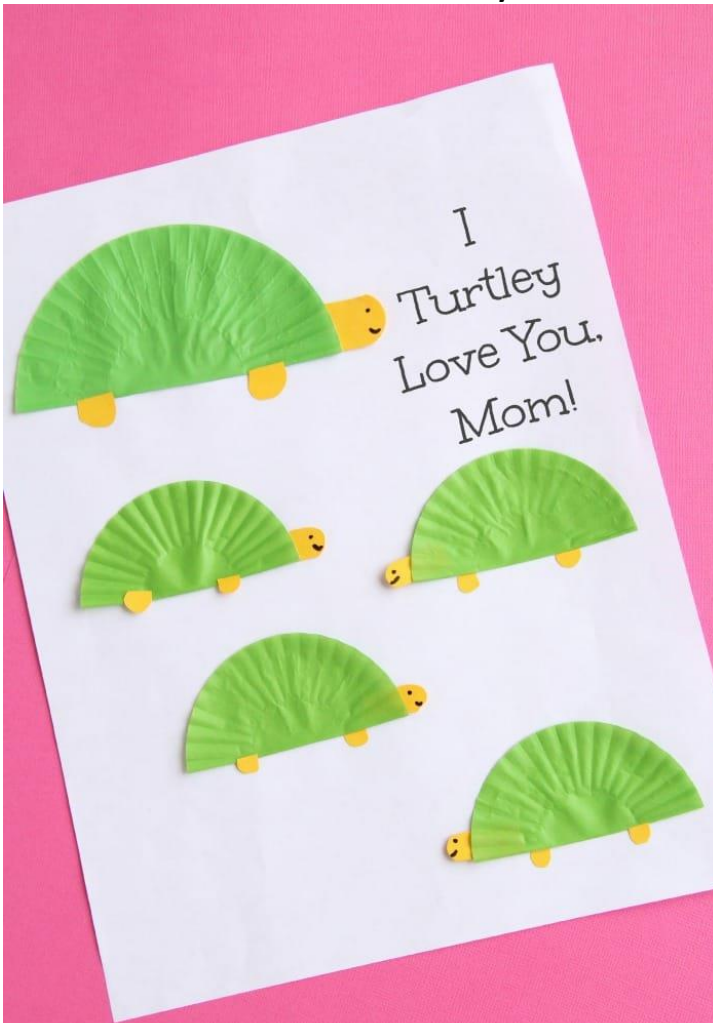

### Turtle Theme Mother's Day Card

SUGARAUNTS.COM for COFFEE CUPS AND CRAYONS

Start with two different sized green cupcake liners. These can be found in the baking section of craft stores.

Flatten the cupcake liners and fold in half. Add a bit of glue to the inside of the cupcake liners. Glue the folded liners onto the card surface. These will become the turtle shells. You can make as many little turtles as you like, but only use one large cupcake liner. The larger turtle will become the "mom" and the smaller sized cupcake liners will be the turtle kids.